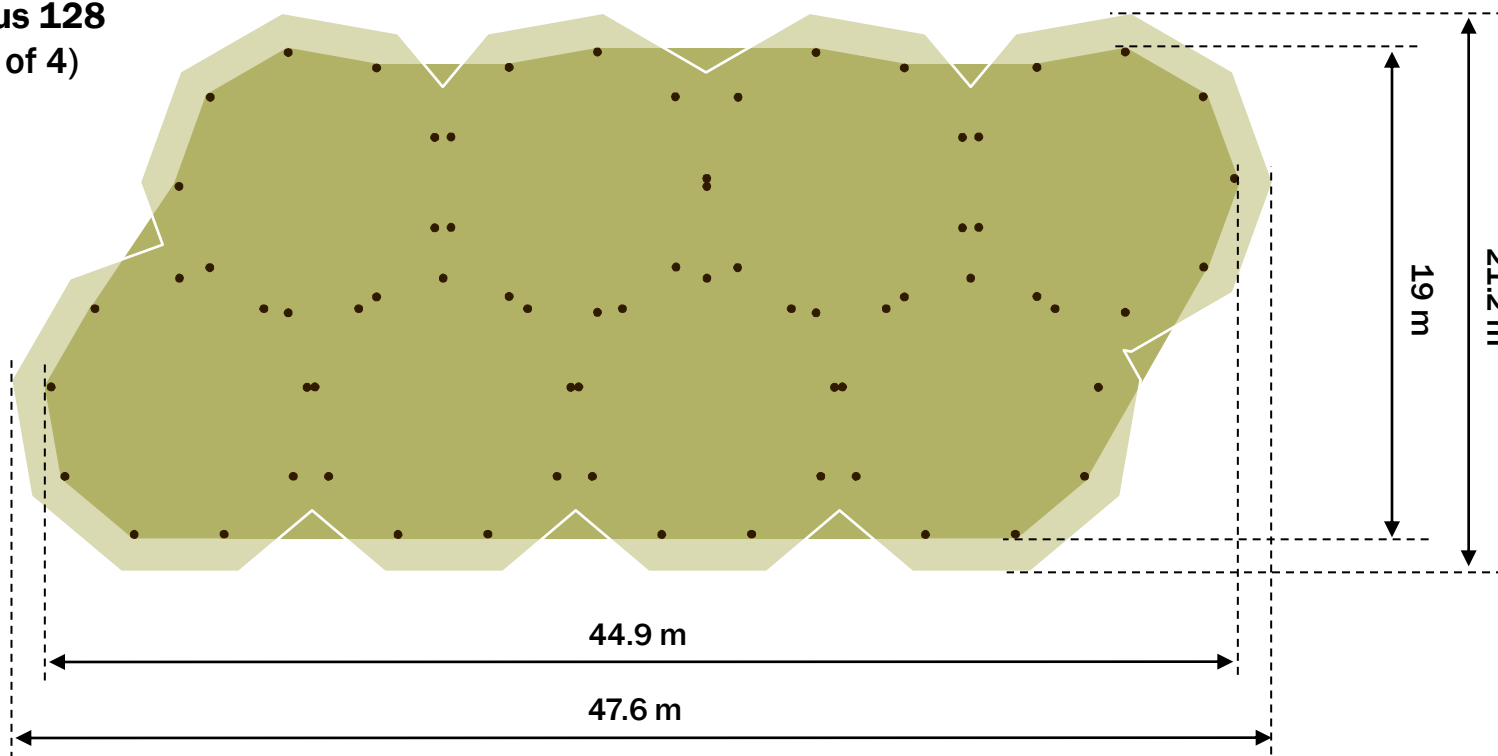

4 x Stratus 128
(diamond shape)

6 x Stratus 128
(hourglass shape)

**6 Giant Hats
(ring)**

8 x Stratus 128
(2 rows of 4)

ZWEEDSETENTEN.NL